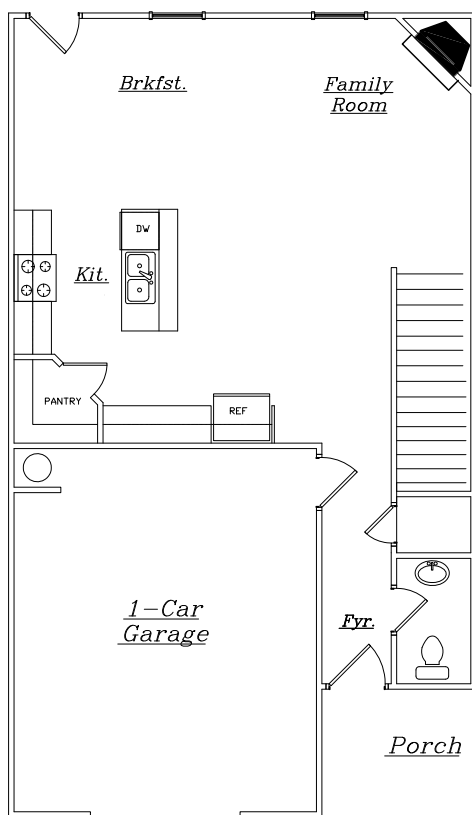

TURTLE CREEK VILLAS

The Avery

Patio/Deck

Main Level

Upper Level

Optional Bay Window

Avery 1826