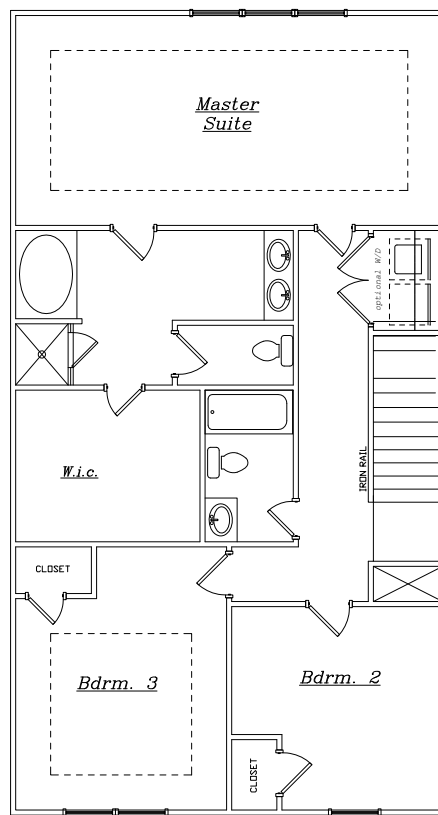

TURTLE CREEK VILLAS

The Avery

Patio/Deck

Main Level

Upper Level

Optional Bay Window

Avery 1826